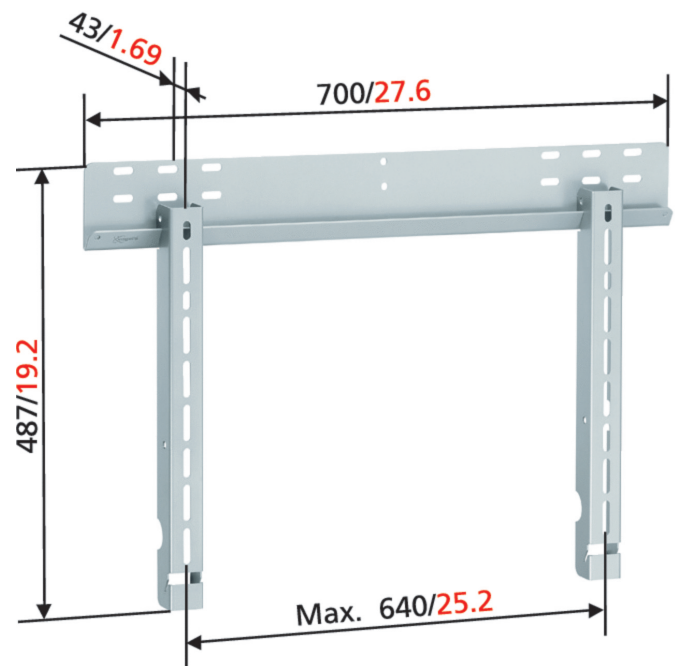

LCD/PLASMA wall support VFW 040 SILVER

- Screen size (Min. - Max.): 26 – 50 " / 66 – 127 cm
- Max. weight: 70 kg / 154 lbs
- Min. distance to the wall (mm): 43 mm
- VESA mounting holes: 100x100mm up to 640x406mm
- Guarantee: 5 years
- Available colours: Silver

The VFW 040 is a flat to the wall solution, for LCD/Plasma screens till 50".

LCD/PLASMA wall support VFW 040 SILVER

This universal support is flat to the wall, with a minimal distance of 43 mm / 1,69" to the wall. Mount your LCD/Plasma TV to the wall to free up space.

Features

- Fixed to the wall
- Easy mounting (mounting hardware included)
- Minimal distance to the wall (43 mm/1.7")

Logistic information

- Packaging size: 172x703x65 mm
- Max. weight: 4 kg / 9 lbs
- EAN Code: 8712285309144