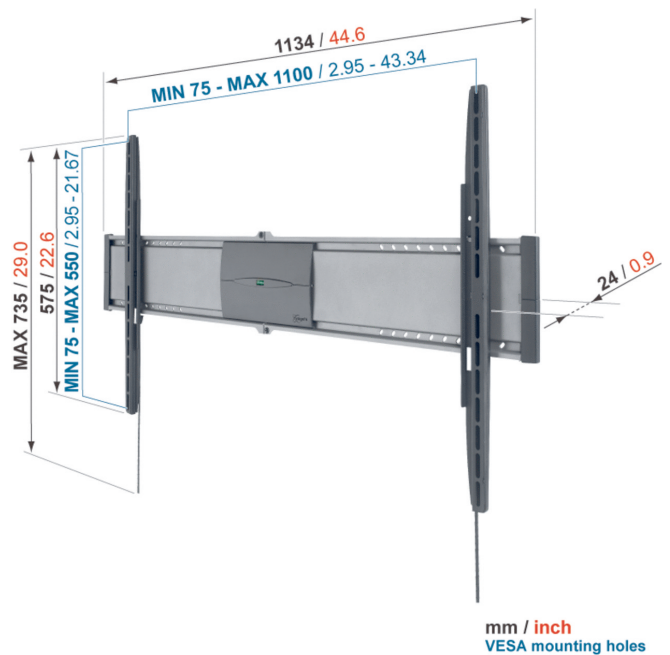

## LCD/Plasma wall mount Superflat XL EFW 8405

- Screen size (Min. - Max.): 40 – 65 " / 102 – 165 cm
- Max. weight: 70 kg / 154 lbs
- Min. distance to the wall (mm): 24 mm
- VESA mounting holes: 75x75mm up to 1100x550mm
- Guarantee: Lifelong
- Available colours: Black-Dolphingrey

Vogel's SuperFlat™ model EFW 8405 is suitable for flat TV's from 42 up to 65 inch. It leaves just 2 centimetres of space between the TV and the wall, just enough for ventilation and cables. The smart AutoLock® holds your screen securely in place.

## LCD/Plasma wall mount EFW 8405

Vogel's SuperFlat™ model EFW 8405 is for the true flat lovers. It saves the most space and creates an elegant design element at the same time. This mount leaves just 2 centimetres of space between the TV and the wall, just enough for ventilation and cables. Installing is very easy. There's even a level in the mount to make sure it hangs perfectly straight. The smart AutoLock® holds your screen securely in place so you don't have to worry about the safety of your valuable TV.

## Features

- Autolock®
- Integrated spirit level
- SuperFlat™ - only 24mm from the wall
- VESA mounting holes: 75x75mm up to 1100x550mm.